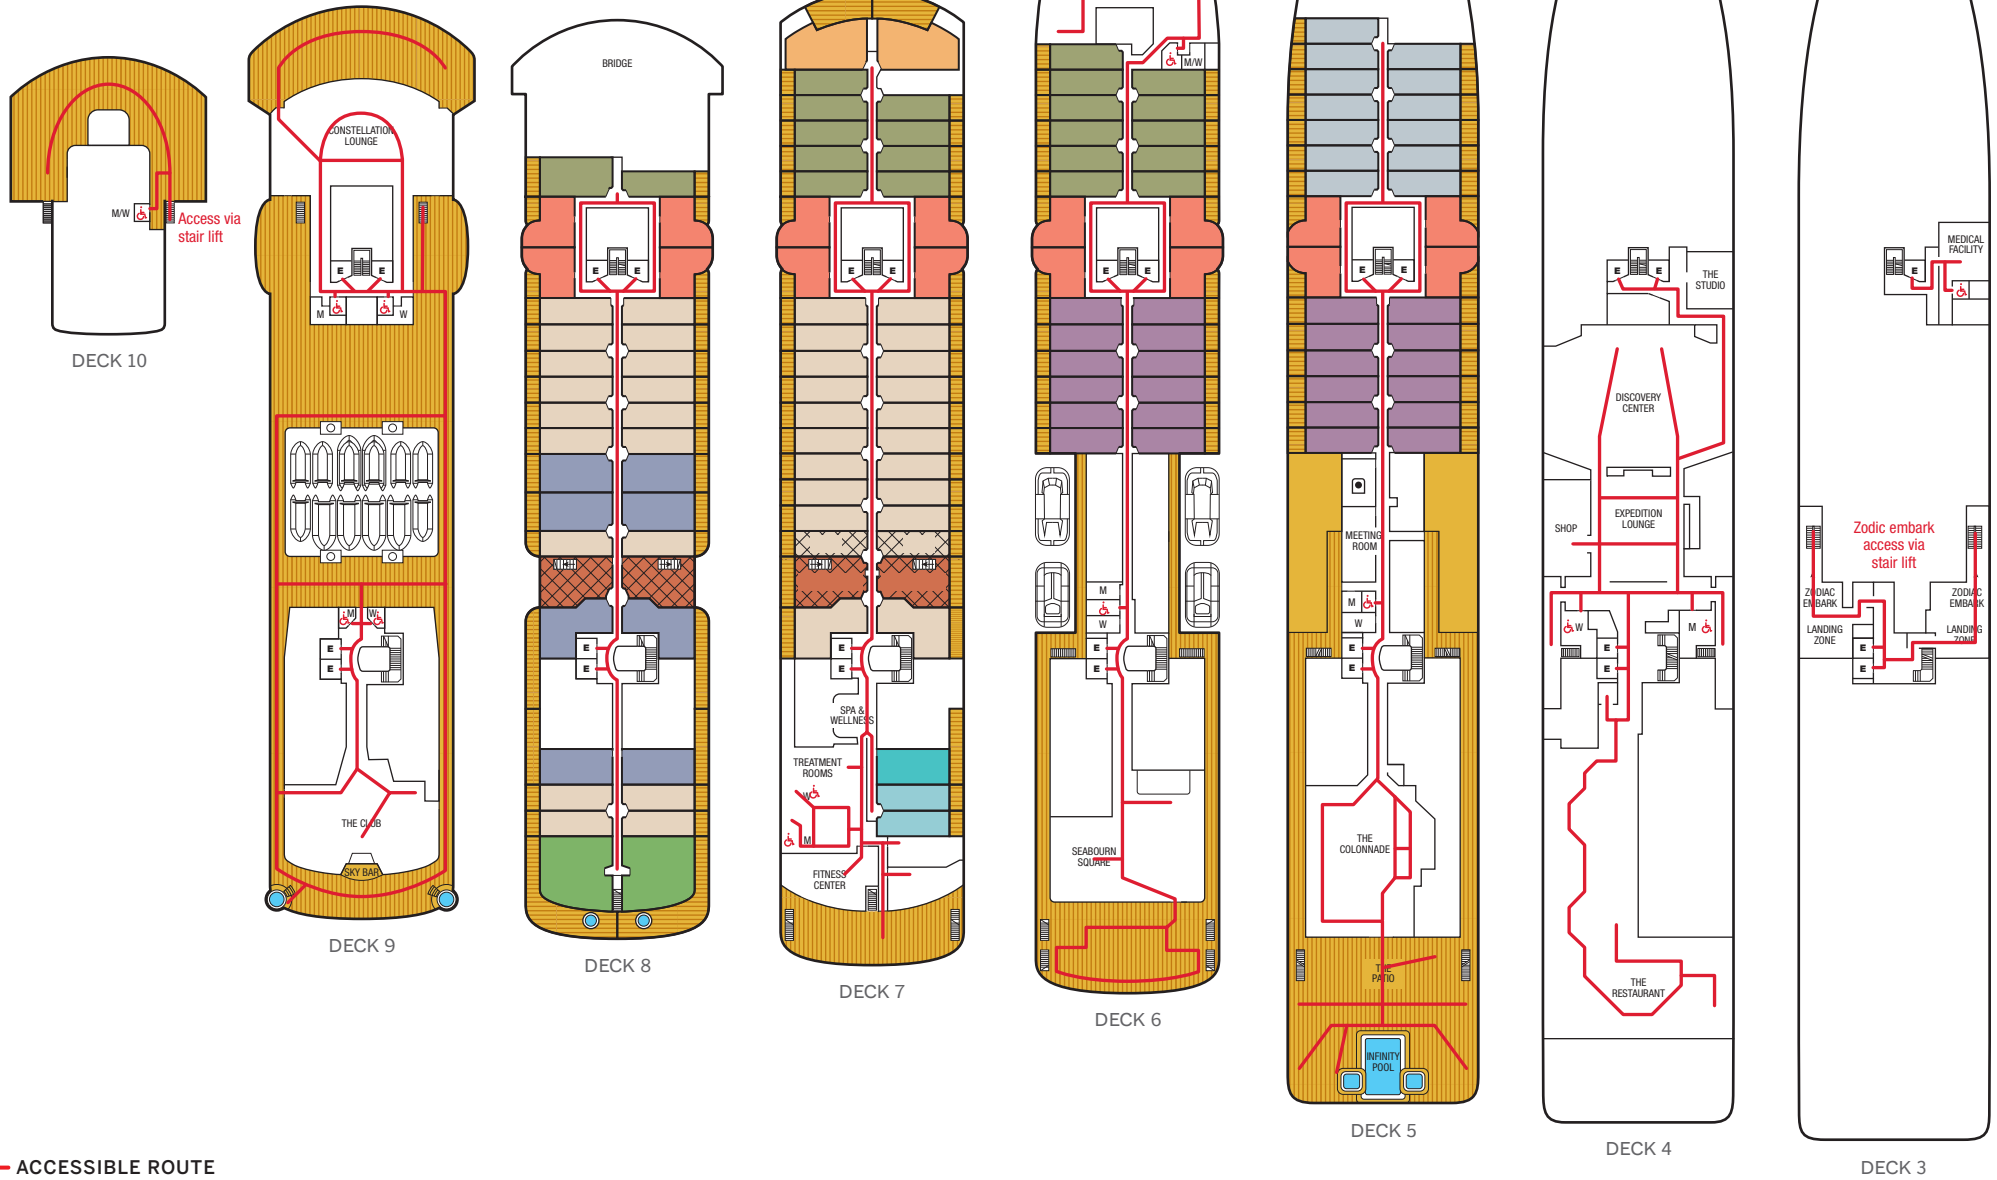

Seabourn Pursuit Seabourn Venture

ACCESSIBLE ROUTE DECK PLANS

— ACCESSIBLE ROUTE

... ACCESSIBLE ROUTE: Access to/from outside decks may require assistance with doors and thresholds.

♿ ACCESSIBLE RESTROOM

NOTE: Since the Seabourn Pursuit and Venture are currently under construction some alterations to the accessible routes or accessible restroom locations may be made prior to delivery. Deck plan shown is for illustration purposes. Seabourn reserves the right to make amendments and changes.