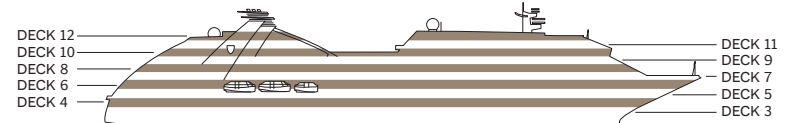

Seabourn Encore Seabourn Ovation

ACCESSIBLE ROUTES

Effective on Seabourn Encore: Feb 19, 2022
and Seabourn Ovation: Mar 27, 2022

- ACCESSIBLE ROUTE**
Access to/from outside decks may require assistance with doors and thresholds.
- * PREFERRED ROUTE TO SPA**
Via aft elevators on Deck 9. Secondary route via external deck on Deck 10.
- ♿ ACCESSIBLE RESTROOM**

NOTE: Deck plan shown is for illustration purposes. Seabourn reserves the right to make amendments and changes. Effective 11/10/21.

DECK 12
DECK 10
DECK 8
DECK 6
DECK 4

DECK 11
DECK 9
DECK 7
DECK 5
DECK 3