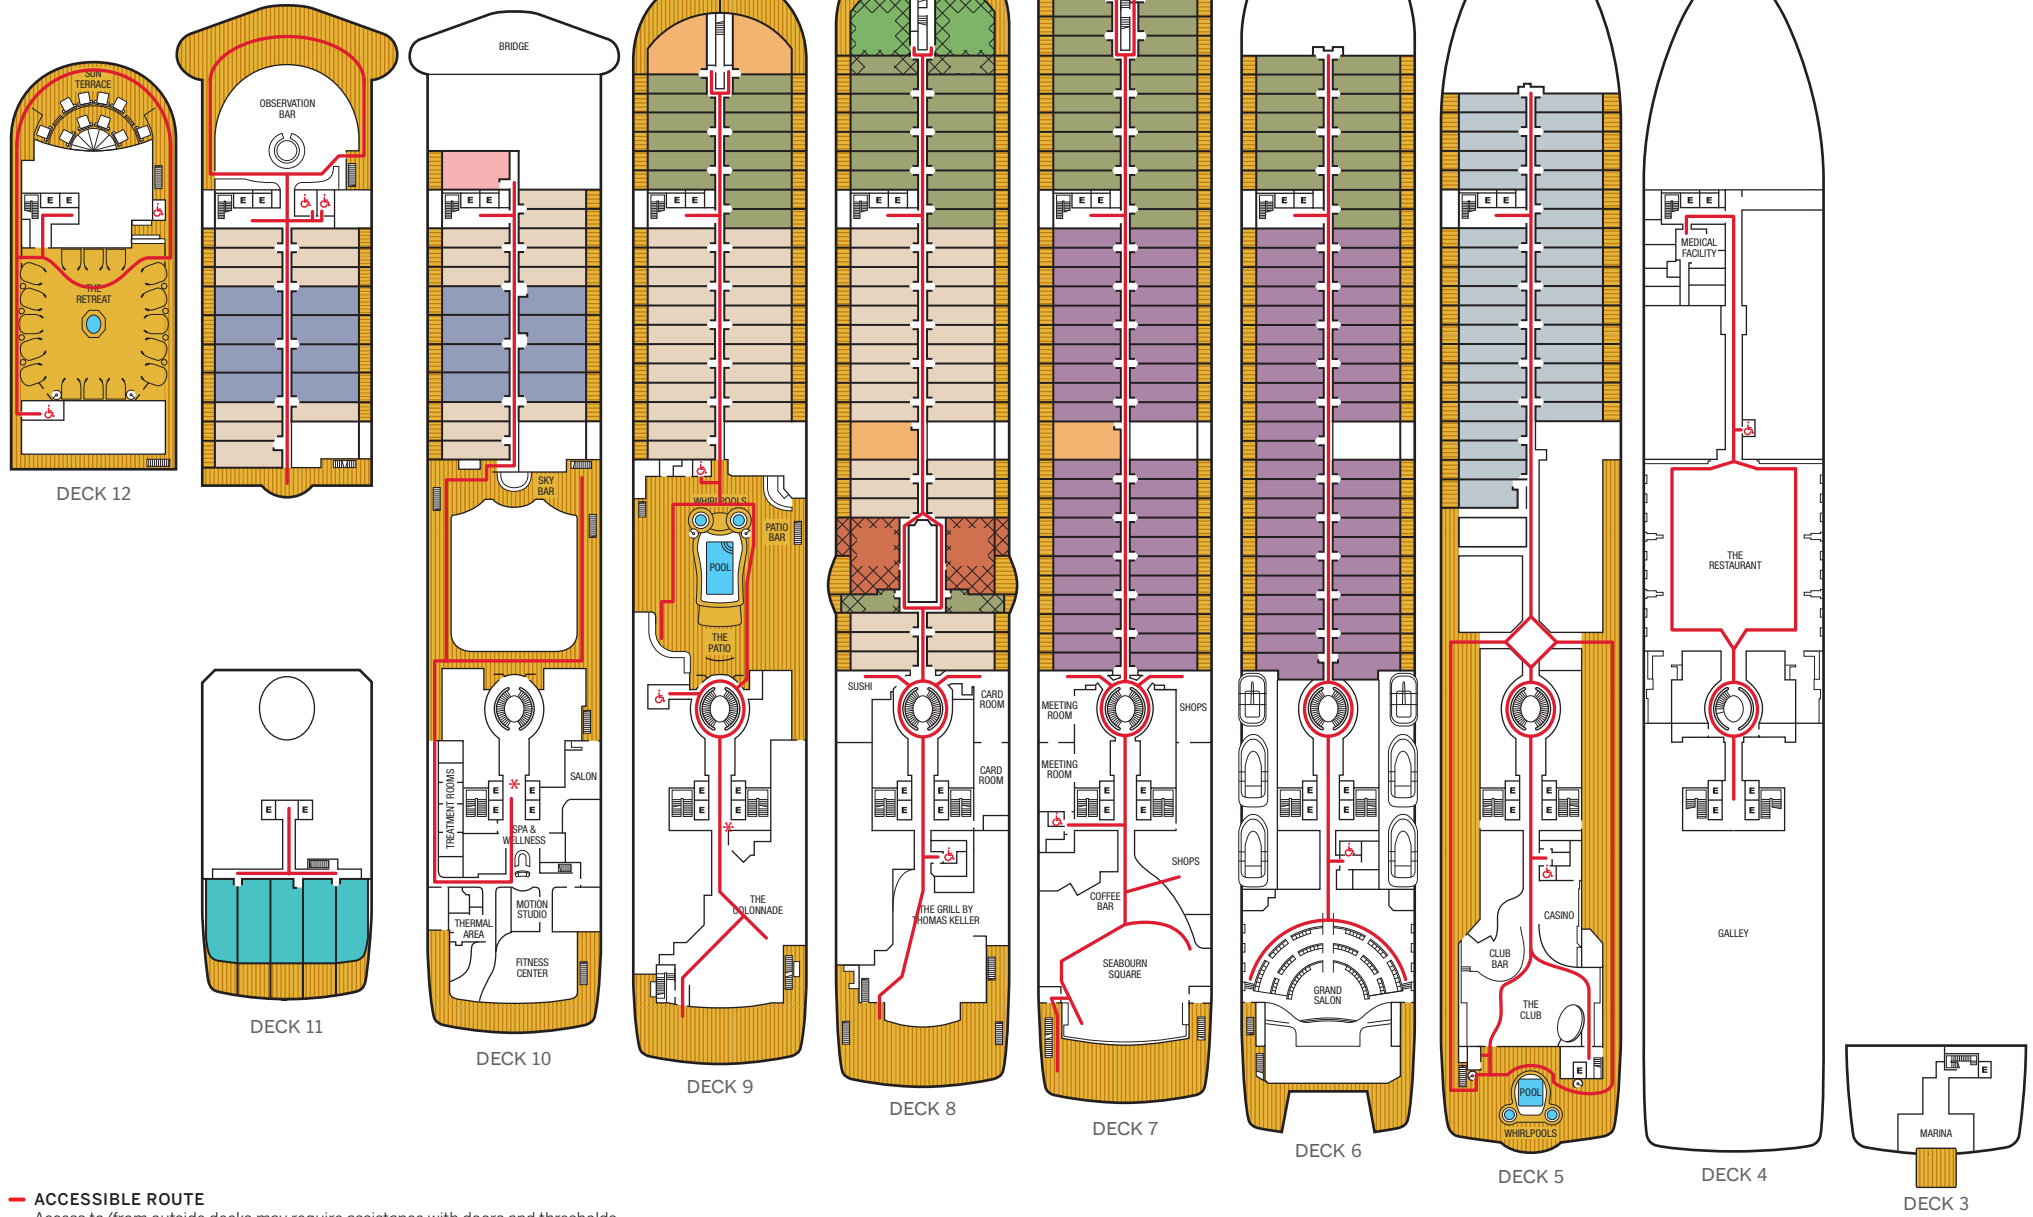

Seabourn Encore Seabourn Ovation

ACCESSIBLE ROUTES

Effective on Seabourn Encore: Feb 19, 2022
and Seabourn Ovation: Mar 27, 2022

- ACCESSIBLE ROUTE**
Access to/from outside decks may require assistance with doors and thresholds.
- * PREFERRED ROUTE TO SPA**
Via aft elevators on Deck 9. Secondary route via external deck on Deck 10.
- ♿ ACCESSIBLE RESTROOM**

NOTE: Deck plan shown is for illustration purposes. Seabourn reserves the right to make amendments and changes. Effective 11/10/21.

DECK 12
DECK 10
DECK 8
DECK 6
DECK 4

DECK 11
DECK 9
DECK 7
DECK 5
DECK 3