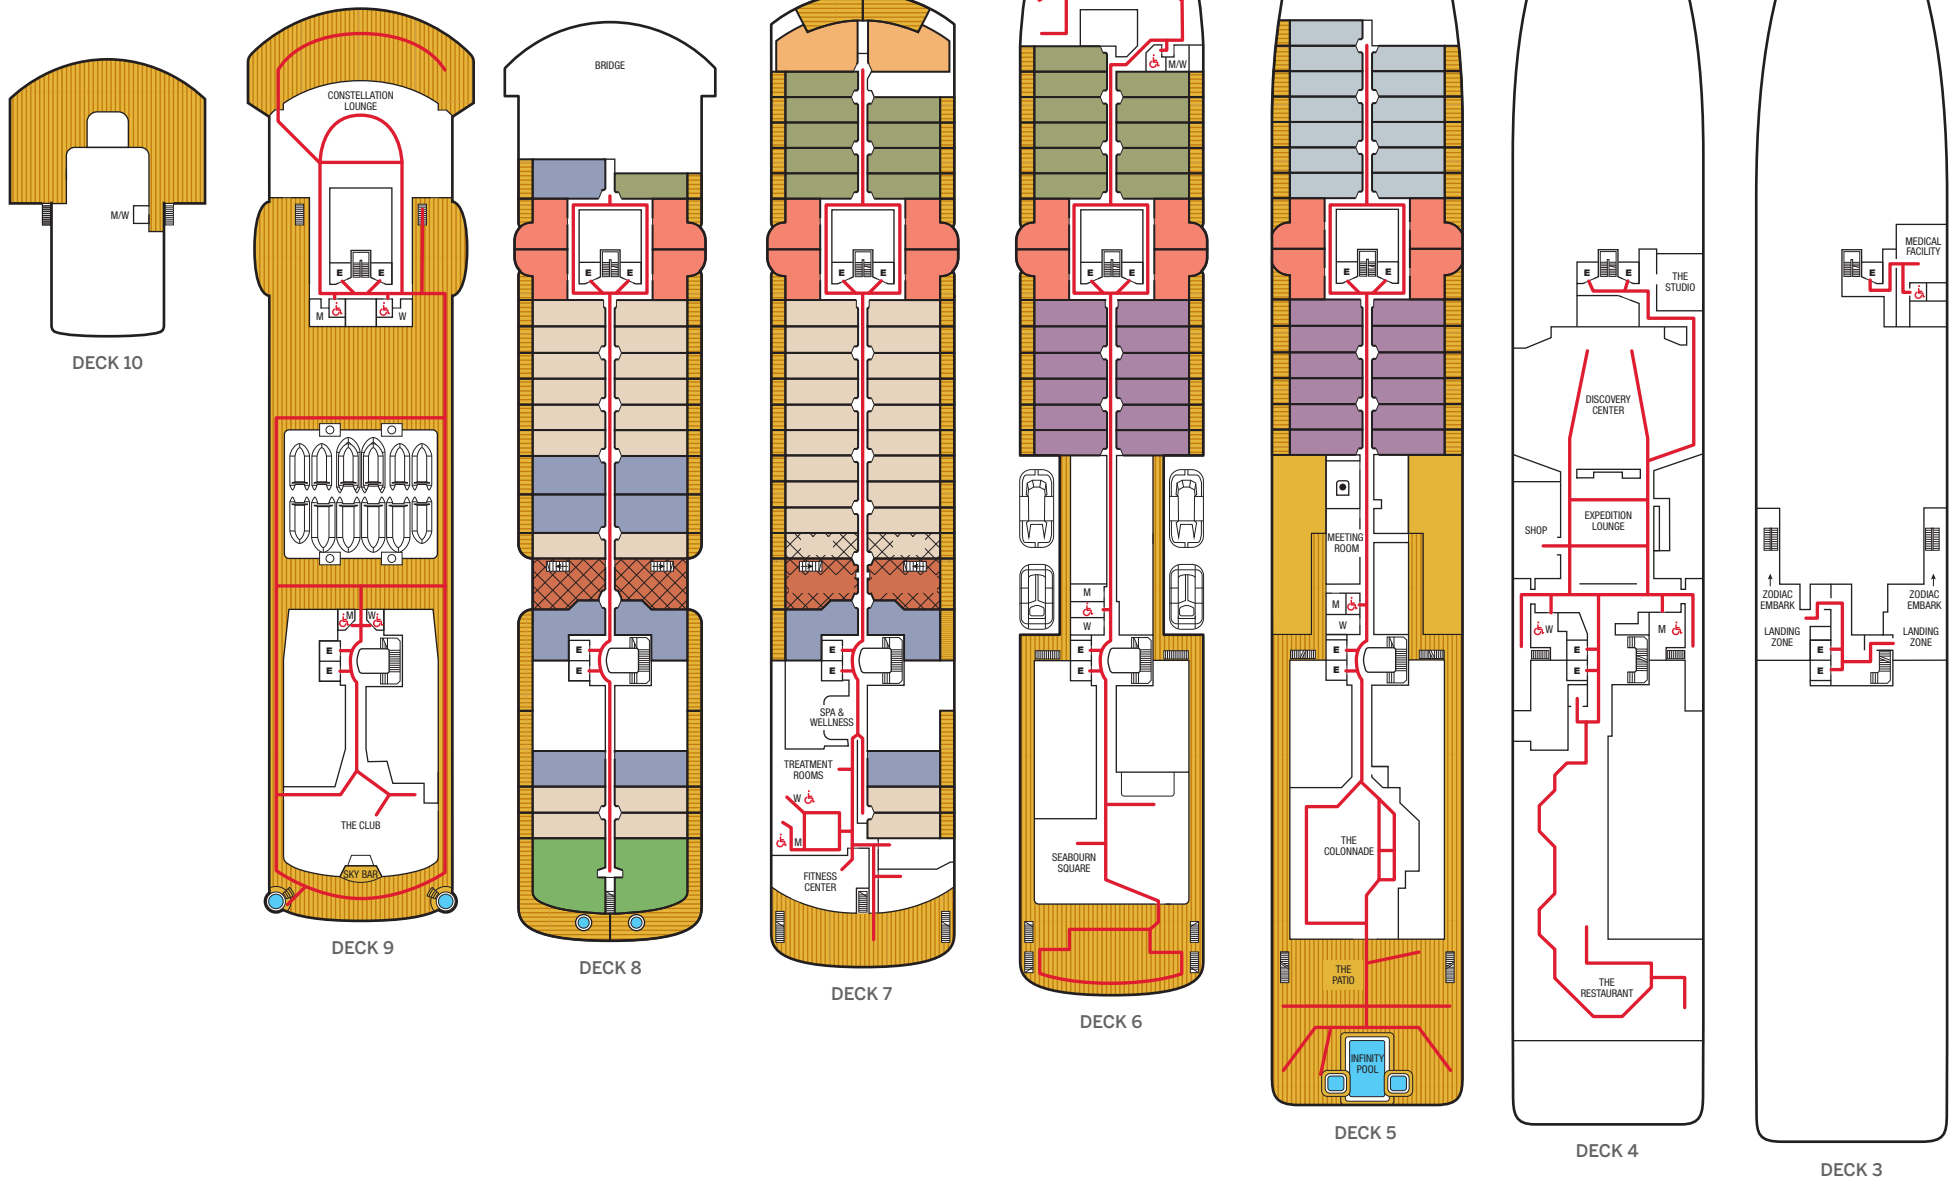

Seabourn Venture Seabourn Pursuit

ACCESSIBLE ROUTES

— ACCESSIBLE ROUTE

--- ACCESSIBLE ROUTE: Access to/from outside decks may require assistance with doors and thresholds.

♿ ACCESSIBLE RESTROOM

NOTE: Deck plan shown is for illustration purposes.
Seabourn reserves the right to make amendments and changes.