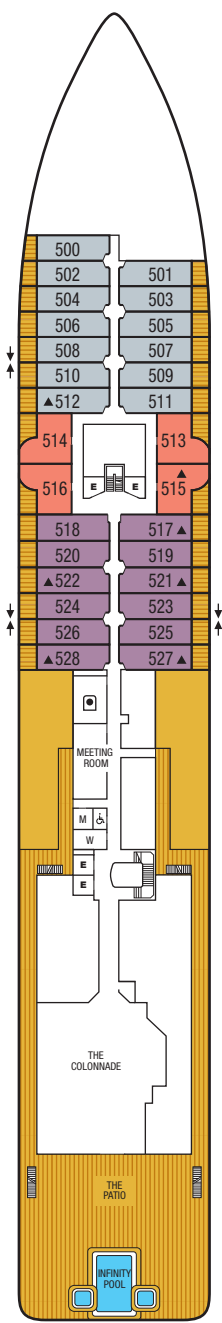

Seabourn Venture Seabourn Pursuit

DECK PLANS

Effective on January 1, 2024

DECK 10

DECK 9

DECK 8

DECK 7

DECK 6

DECK 5

DECK 4

DECK 3

SUITE CATEGORIES

- GRWG Grand Wintergarden Suite
- WG Wintergarden Suite
- SS Signature Suite
- OW Owners Suite
- PA Penthouse Panorama Suite
- PH Penthouse Suite
- V4 Veranda Suite
- V3 Veranda Suite
- V2 Veranda Suite
- V1 Veranda Suite

Wheelchair Accessible Suites

Suites 737 and 825 are wheelchair accessible, roll-in shower only, wheelchair accessible doorways. Suites 738, 800 and 824 are wheelchair accessible, transfer shower, wheelchair-accessible doorways.

- ▲ Third Guest Capacity Suite—sofa converts to the size of a twin bed to accommodate one guest
- E Elevator
- ☐ Self Service Launderette

Deck plan shown is for illustration purposes. Seabourn reserves the right to make amendments and changes.