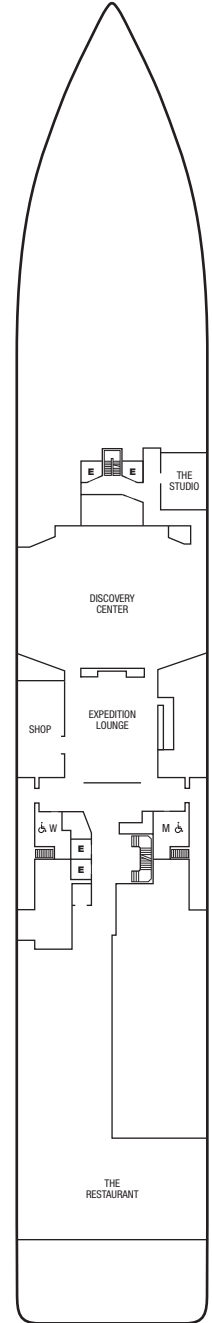

Seabourn Venture Seabourn Pursuit

DECK PLANS

Effective on January 1, 2024

DECK 10

DECK 9

DECK 8

DECK 7

DECK 6

DECK 5

DECK 4

DECK 3

SUITE CATEGORIES

- GRWG Grand Wintergarden Suite
- WG Wintergarden Suite
- SS Signature Suite
- OW Owners Suite
- PA Penthouse Panorama Suite
- PH Penthouse Suite
- V4 Veranda Suite
- V3 Veranda Suite
- V2 Veranda Suite
- V1 Veranda Suite

Wheelchair Accessible Suites

Suites 737 and 825 are wheelchair accessible, roll-in shower only, wheelchair accessible doorways. Suites 738, 800 and 824 are wheelchair accessible, transfer shower, wheelchair-accessible doorways.