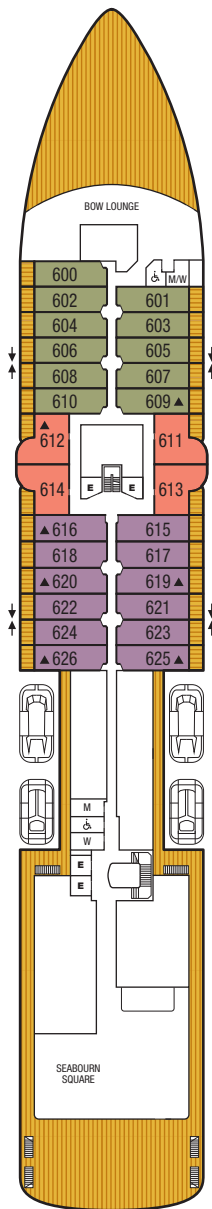

Seabourn Venture Seabourn Pursuit

DECK PLANS

Effective on January 1, 2024

DECK 10

DECK 9

DECK 8

DECK 7

DECK 6

DECK 5

DECK 4

DECK 3

SUITE CATEGORIES

- GRWG Grand Wintergarden Suite
- WG Wintergarden Suite
- SS Signature Suite
- OW Owners Suite
- PA Penthouse Panorama Suite
- PH Penthouse Suite
- V4 Veranda Suite
- V3 Veranda Suite
- V2 Veranda Suite
- V1 Veranda Suite

Wheelchair Accessible Suites

Suites 737 and 825 are wheelchair accessible, roll-in shower only, wheelchair accessible doorways. Suites 738, 800 and 824 are wheelchair accessible, transfer shower, wheelchair-accessible doorways.

- ▲ Third Guest Capacity Suite—sofa converts to the size of a twin bed to accommodate one guest
- E Elevator
- ☐ Self Service Launderette

Deck plan shown is for illustration purposes. Seabourn reserves the right to make amendments and changes.