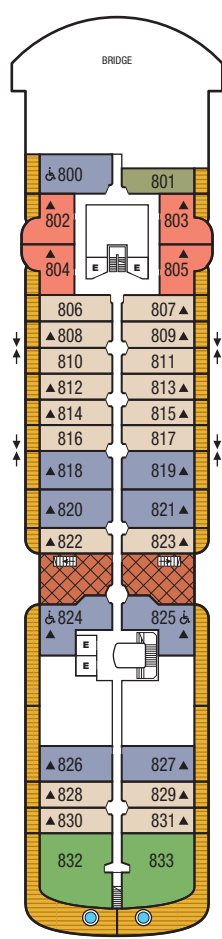

Seabourn Venture Seabourn Pursuit

DECK PLANS

Effective on January 1, 2024

DECK 10

DECK 9

DECK 8

DECK 7

DECK 6

DECK 5

DECK 4

DECK 3

SUITE CATEGORIES

- GRWG Grand Wintergarden Suite
- WG Wintergarden Suite
- SS Signature Suite
- OW Owners Suite
- PA Penthouse Panorama Suite
- PH Penthouse Suite
- V4 Veranda Suite
- V3 Veranda Suite
- V2 Veranda Suite
- V1 Veranda Suite

Wheelchair Accessible Suites

Suites 737 and 825 are wheelchair accessible, roll-in shower only, wheelchair accessible doorways. Suites 738, 800 and 824 are wheelchair accessible, transfer shower, wheelchair-accessible doorways.

- ▲ Third Guest Capacity Suite—sofa converts to the size of a twin bed to accommodate one guest
- E Elevator
- ☐ Self Service Launderette

Deck plan shown is for illustration purposes. Seabourn reserves the right to make amendments and changes.