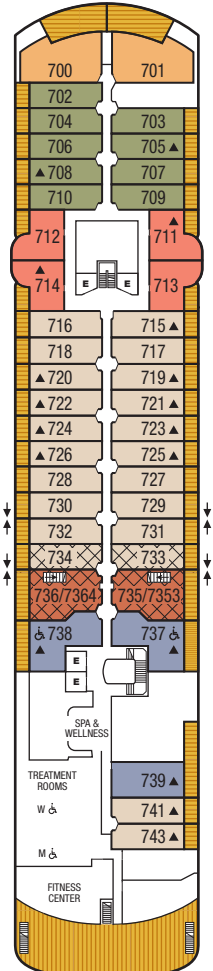

Seabourn Venture Seabourn Pursuit

DECK PLANS

Effective on January 1, 2024

DECK 10

DECK 9

DECK 8

DECK 7

DECK 6

DECK 5

DECK 4

DECK 3

SUITE CATEGORIES

- GRWG Grand Wintergarden Suite
- WG Wintergarden Suite
- SS Signature Suite
- OW Owners Suite
- PA Penthouse Panorama Suite
- PH Penthouse Suite
- V4 Veranda Suite
- V3 Veranda Suite
- V2 Veranda Suite
- V1 Veranda Suite

Wheelchair Accessible Suites

Suites 737 and 825 are wheelchair accessible, roll-in shower only, wheelchair accessible doorways. Suites 738, 800 and 824 are wheelchair accessible, transfer shower, wheelchair-accessible doorways.

- ▲ Third Guest Capacity Suite—sofa converts to the size of a twin bed to accommodate one guest
- E Elevator
- ☐ Self Service Launderette

Deck plan shown is for illustration purposes. Seabourn reserves the right to make amendments and changes.