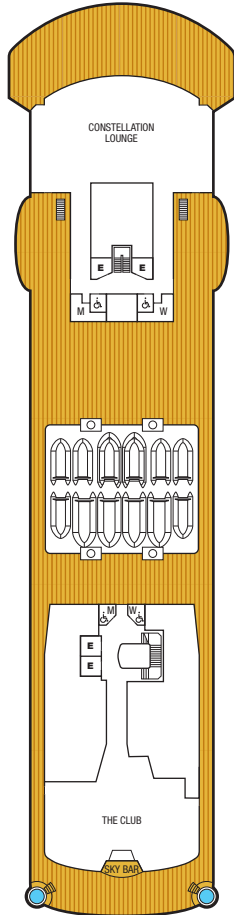

Seabourn Venture Seabourn Pursuit

DECK PLANS

Effective on January 1, 2024

DECK 10

DECK 9

DECK 8

DECK 7

DECK 6

DECK 5

DECK 4

DECK 3

SUITE CATEGORIES

- GRWG Grand Wintergarden Suite
- WG Wintergarden Suite
- SS Signature Suite
- OW Owners Suite
- PA Penthouse Panorama Suite
- PH Penthouse Suite
- V4 Veranda Suite
- V3 Veranda Suite
- V2 Veranda Suite
- V1 Veranda Suite

Connecting Suites

When combining the following suites, their suite numbers change as follows:
 Suites 733 and 735 become Grand Wintergarden Suite 7353;
 suites 734 and 736 become Grand Wintergarden Suite 7364.

Wheelchair Accessible Suites

Suites 737 and 825 are wheelchair accessible, roll-in shower only, wheelchair accessible doorways. Suites 738, 800 and 824 are wheelchair accessible, transfer shower, wheelchair-accessible doorways.