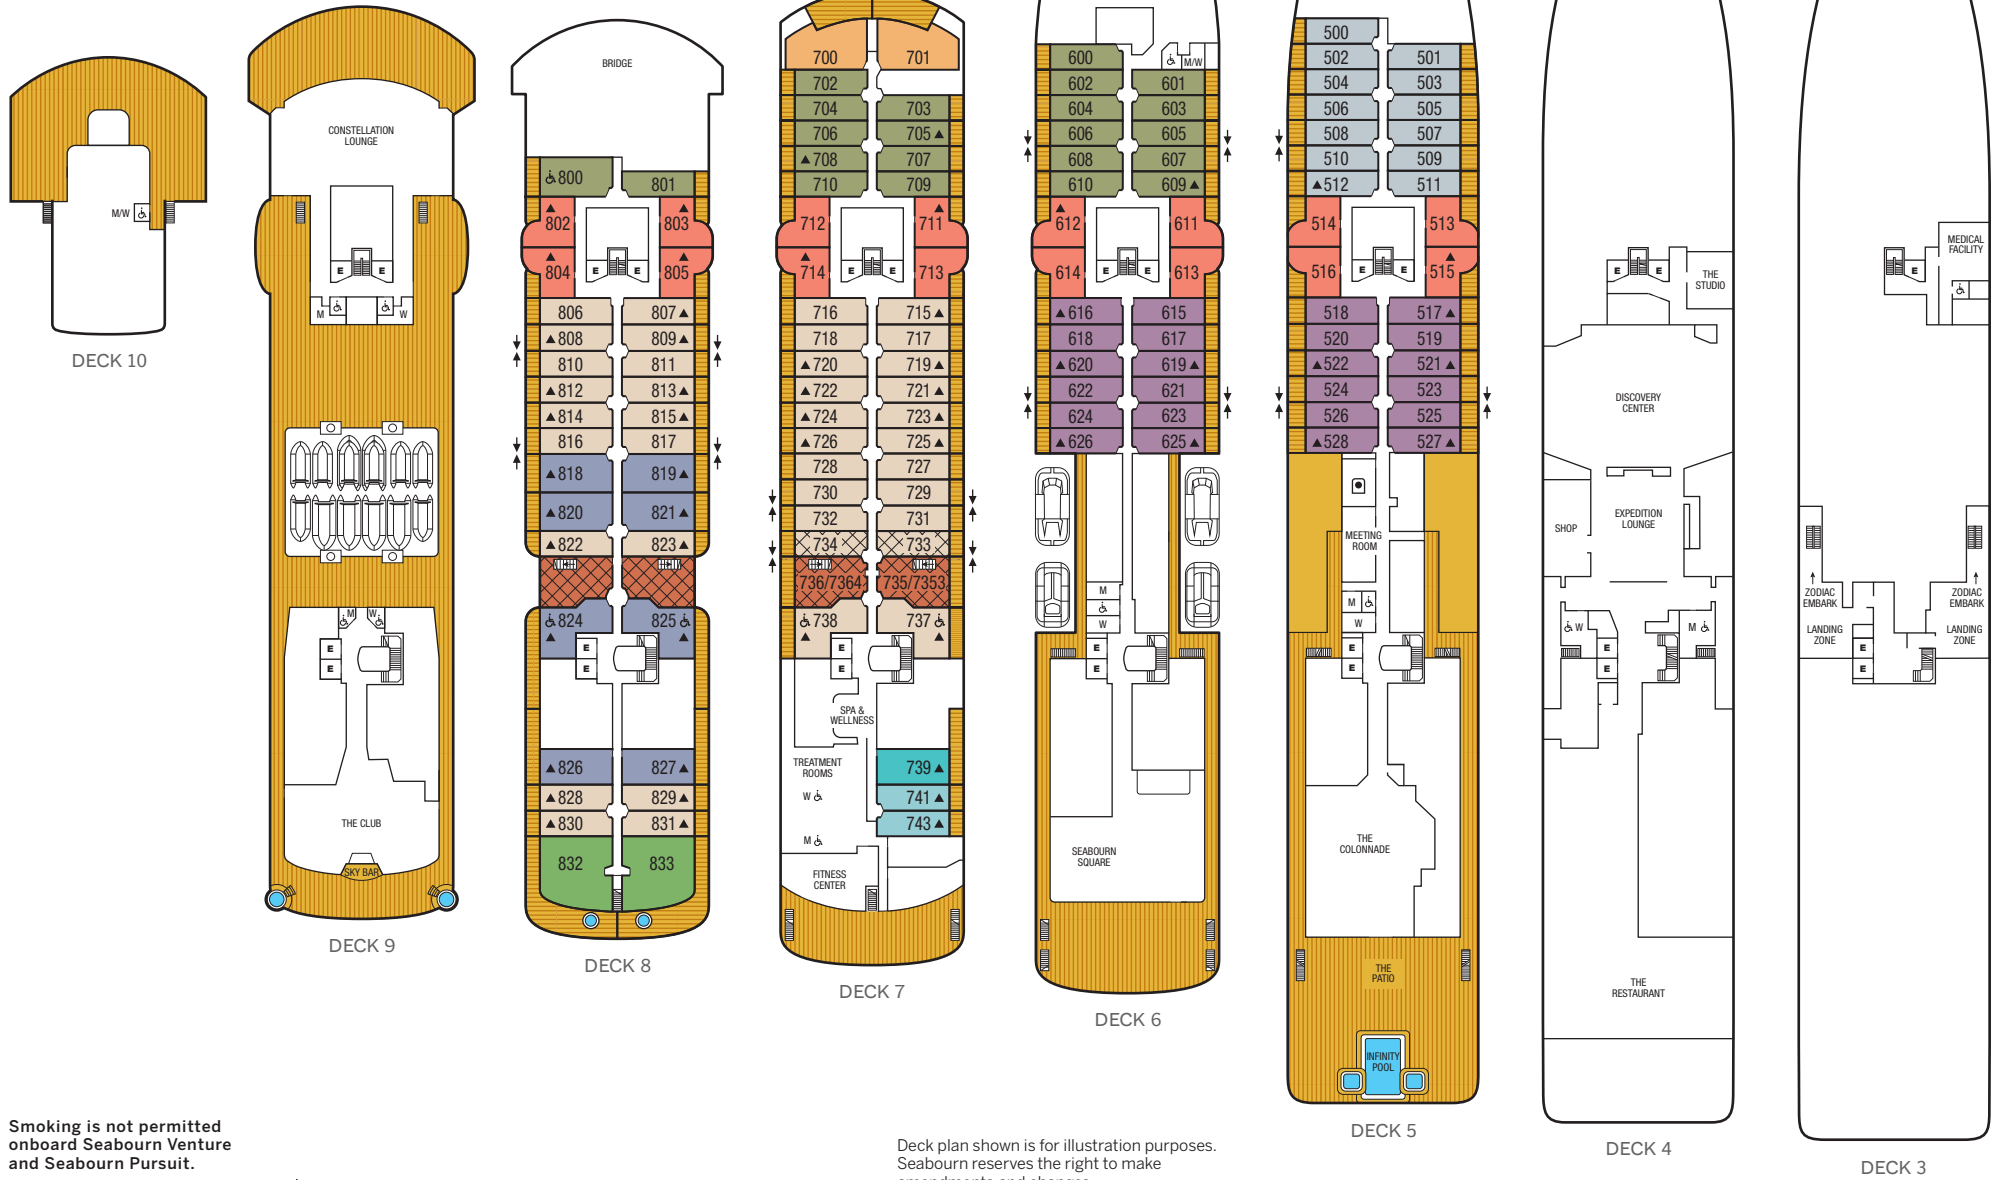

Seabourn Venture Seabourn Pursuit

DECK PLANS

Smoking is not permitted onboard Seabourn Venture and Seabourn Pursuit.

⬆️ **Connecting Suites**
When combining the following suites, their suite numbers change as follows:
Suites 733 and 735 become Grand Wintergarden Suite 7353;
suites 734 and 736 become Grand Wintergarden Suite 7364.

♿️ **Wheelchair Accessible Suites**
Suites 737 and 825 are wheelchair accessible, roll-in shower only, wheelchair accessible doorways.
Suites 738, 800 and 824 are wheelchair accessible, transfer shower, wheelchair-accessible doorways.

- ▲ Third Guest Capacity Suite—sofa converts to the size of a twin bed to accommodate one guest
- E Elevator
- ☑️ Self Service Launderette

Deck plan shown is for illustration purposes. Seabourn reserves the right to make amendments and changes.

SUITE CATEGORIES

GR	WG	SS	OW	PS	PH
VP	VS	V4	V3	V2	V1