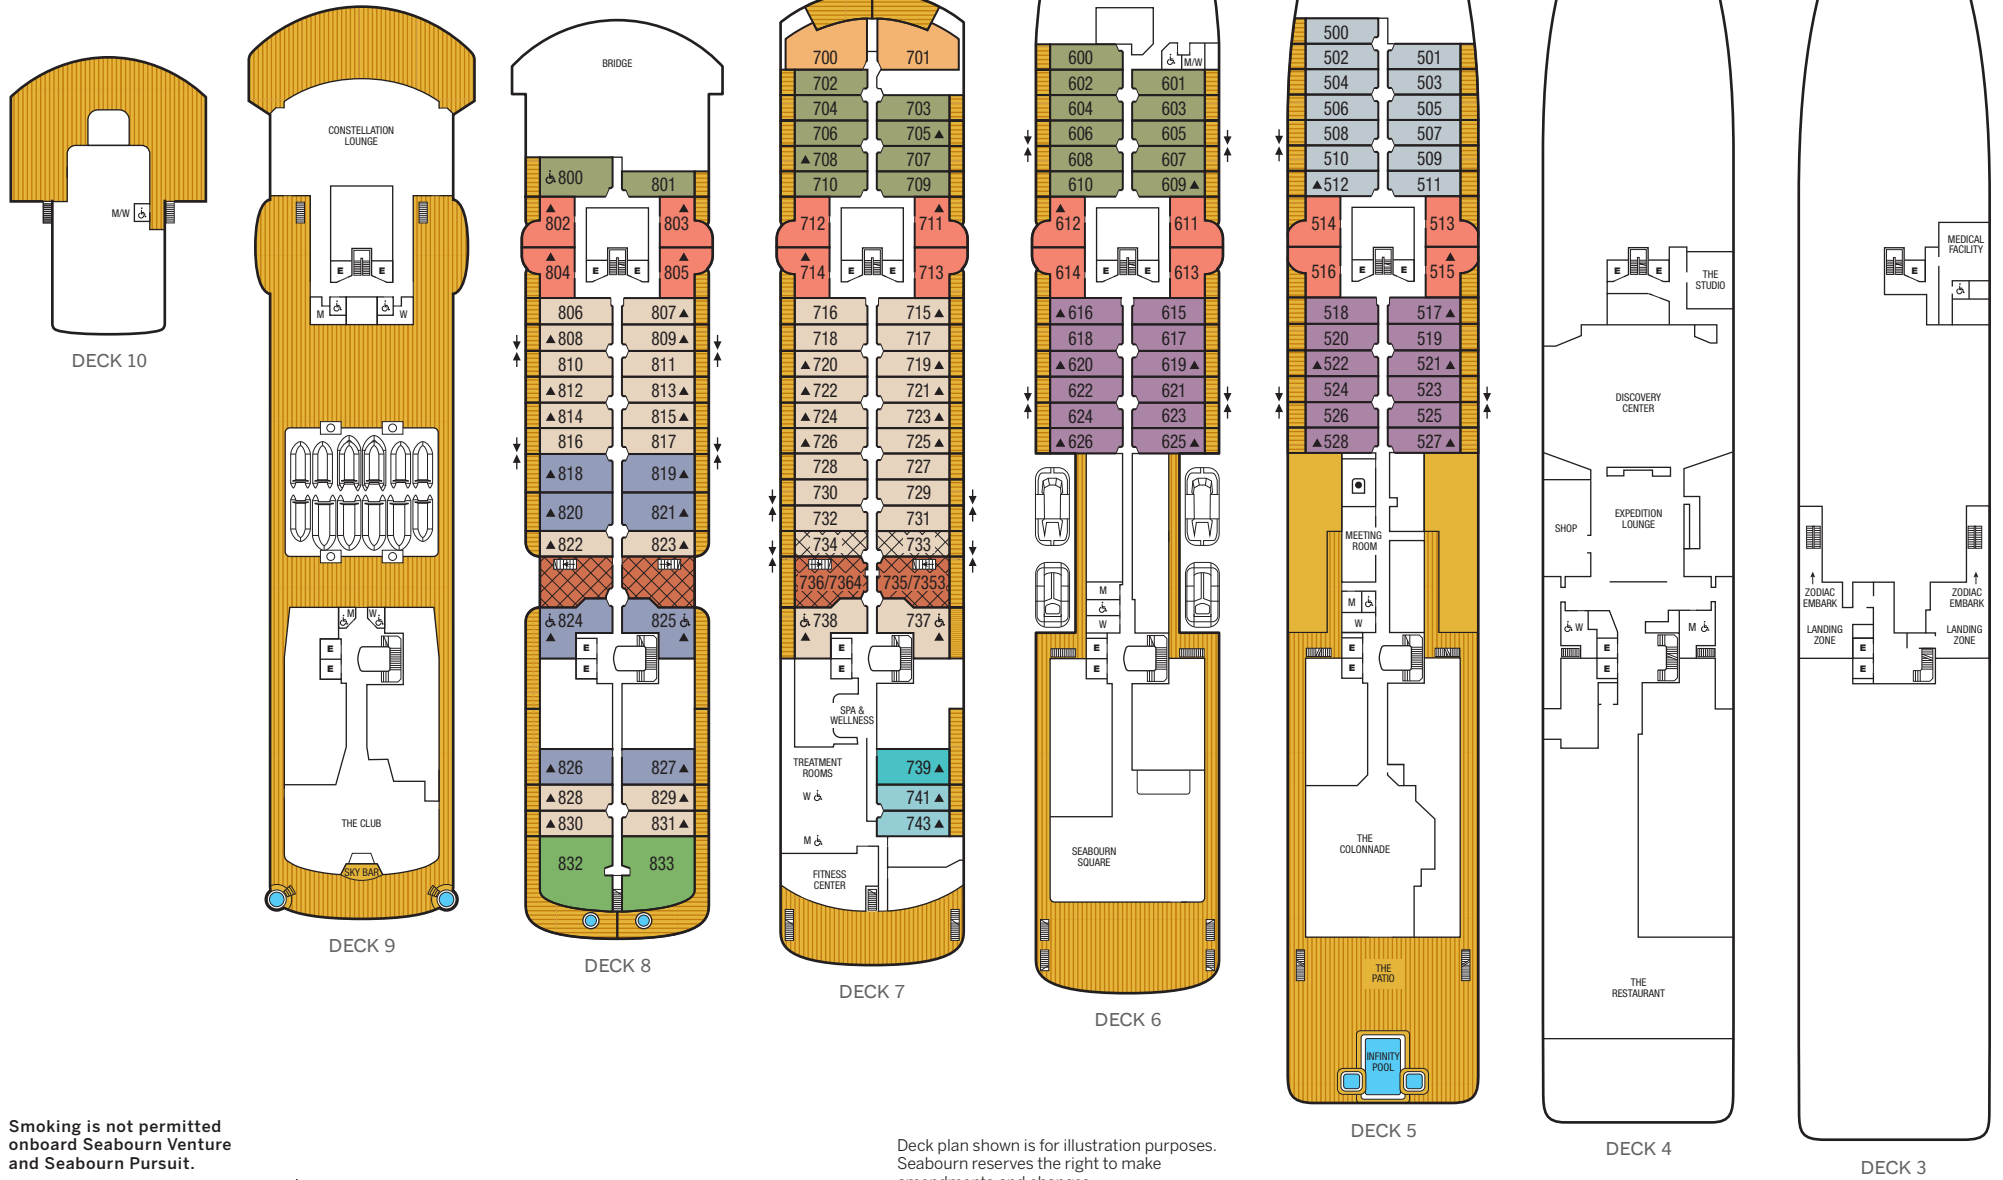

## DECK PLANS

Smoking is not permitted onboard Seabourn Venture and Seabourn Pursuit.

⬆️ **Connecting Suites**  
When combining the following suites, their suite numbers change as follows:  
Suites 733 and 735 become Grand Wintergarden Suite 7353;  
suites 734 and 736 become Grand Wintergarden Suite 7364.

♿️ **Wheelchair Accessible Suites**  
Suites 737 and 825 are wheelchair accessible, roll-in shower only, wheelchair accessible doorways.  
Suites 738, 800 and 824 are wheelchair accessible, transfer shower, wheelchair-accessible doorways.

- ▲ Third Guest Capacity Suite—sofa converts to the size of a twin bed to accommodate one guest
- E Elevator
- ☑ Self Service Launderette

Deck plan shown is for illustration purposes. Seabourn reserves the right to make amendments and changes.

### SUITE CATEGORIES

GR	WG	SS	OW	PS	PH
VP	VS	V4	V3	V2	V1